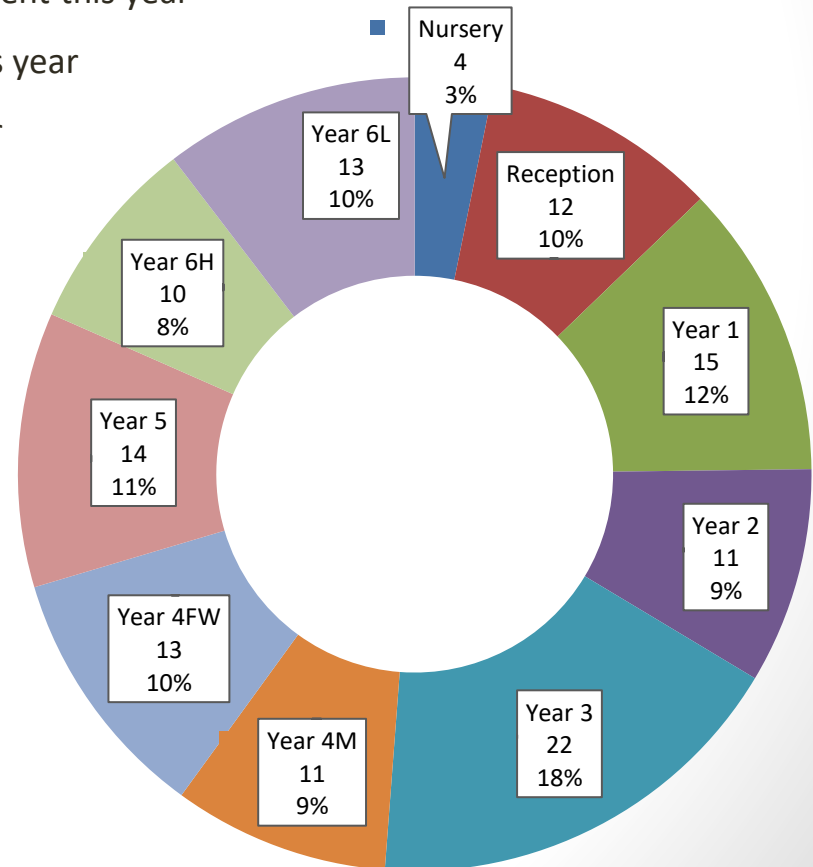

End of Academic Year Parent Survey 2022

July 2022

End of Academic Year Survey 2022

- The survey was completed using a Google Form. The survey saw a decrease (-11%) in the number of responses from the previous year - 41%.
- Strong **positive responses** for a number of questions including:
 - My child has been become more independent this year
 - My child has enjoyed coming to school this year
 - My child has been well motivated this year
 - My child has progressed well this year
- **100%** of parents **are happy** with their child's experience this year at St Luke's.
- Distribution of responses

End of Academic Year Survey 2022

Question	Whole School	Agree	Disagree	Agree	Disagree	Average Score (out of 10)
1	My child has enjoyed coming to school this year	125	0	100%	0.0%	9.07
2	St Luke's keeps my child safe	124	1	99.2%	0.8%	9.60
3	My child has been well motivated this year	125	0	100%	0.0%	9.13
4	My child has progressed well this year	125	0	100%	0.0%	9.11
5	I am pleased with the home/school relationship	121	4	96.8%	3.2%	8.67
6	My child has been become more independent this year	125	0	100%	0.0%	9.03
7	My child has approached home learning with a positive attitude this year	123	2	98.4%	1.6%	8.53
8	Overall, I am happy with my child's experience this year at St Luke's	125	0	100%	0.0%	9.30

End of Academic Year Survey 2022